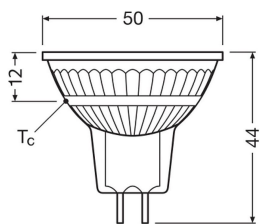

Specifications Ledvance LED Reflector GU5.3 MR16 6.1W 621lm 36d - 840 Cool White | Replaces 50W

[View Product](#)

General Information

SKU	256730
EAN	4099854457920
Brand	Ledvance
Manufacturer Name	LED MR16 P 6.1W 840 GU5.3
Full box quantity	1
Any Lamp all-in warranty	4 Years
Energy efficiency class	E
Average Lifetime (h)	15000

Technical Information

Technology	LED
Product Type Category	GU5.3 LED
Replaces (Watt)	50
Voltage (V)	12
Wattage	6.1
Beam Angle (degree)	36
Dimmable	Not Dimmable
Cap / Base	GU5.3
Colour Code	840 Cool White
Colour temperature (Kelvin)	4000 Cool White

Dimensions

Height (mm)	46
Length (mm)	44
Diameter (mm)	50
Shape	Reflector
Exact shape	PAR16

Why Any-lamp?

 Order from the **largest lighting specialist** in Europe  **Customised** quotation

 Up to **7 years warranty**  **Easy** return process