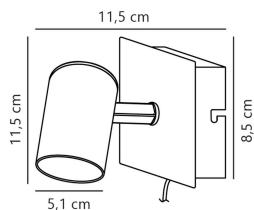

Specifications Nordlux Frida Wall Light Metal White | Suitable for GU10

[View Product](#)

General Information

SKU	253653
EAN	5701581477087
Brand	Nordlux
Manufacturer Name	Frida | Wall Lamp | White
Any Lamp all-in warranty	2 Years

Technical Information

Technology	Fixture with Socket
Voltage (V)	220-240
Dimmable	Not Dimmable
Suitable for	GU10
Including bulb	No
Amount of bulbs required	1
Maximum Wattage Rating	35
Tiltable	Yes
Mounting Method	Wall mounted
Emergency Lighting	No Emergency Unit
Product Type Category	Decorative Lighting with Socket

Fixture Information